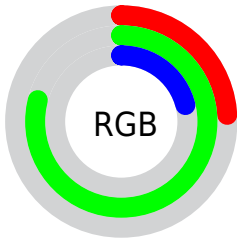

Distribution

- Red (24%)
- Green (79%)
- Blue (21%)