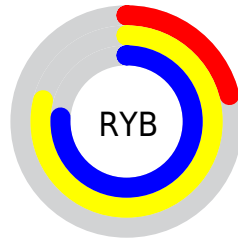

- Red (21%)
- Yellow (79%)
- Blue (76%)