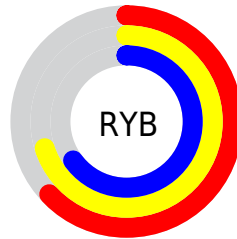

- Red (63%)
- Yellow (70%)
- Blue (65%)