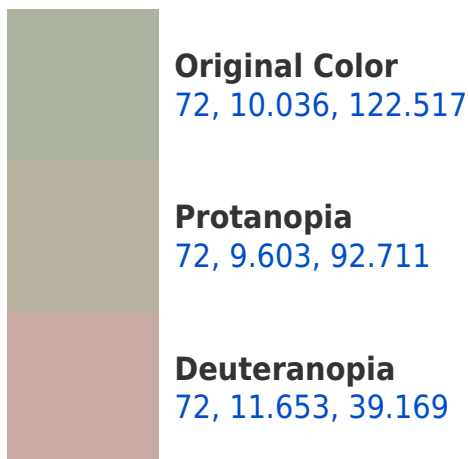

# Black Background

This preview shows how the CIELCh color 72, 10.036, 122.517 looks on a black background.

## **Background**

This preview shows how black text looks on a background with the CIELCh color 72, 10.036, 122.517.

This preview shows how white text looks on a background with the CIELCh color 72, 10.036, 122.517.

## Dichromacy

**Tritanopia**  
72, 7.678, 296.355

# Trichromacy

**Original Color**  
72, 10.036, 122.517

**Protanomaly**  
72, 9.239, 104.440

**Deuteranomaly**  
72, 8.644, 63.275

**Tritanomaly**  
72, 1.641, 290.374