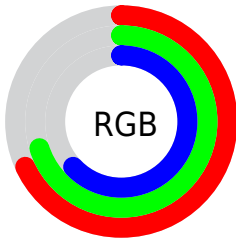

Distribution

- Red (68%)
- Green (70%)
- Blue (63%)