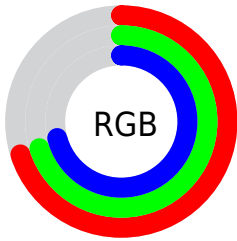

Distribution

Red (70%)

Green (70%)

Blue (71%)