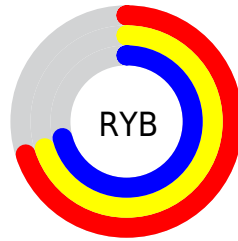

# Details

The CIELCh color  $73, 1.093, 290.337$  is a light color, and the websafe version is hex `CCCCCC`. A complement of this color would be  $74, 1.071, 109.957$ , and the grayscale version is  $73, 0.009, 296.813$ .

A 20% lighter version of the original color is  $93, 1.041, 290.329$ , and  $53, 1.163, 290.362$  is the 20% darker color. If you saturate the color by 10%, you get  $67, 11.107, 291.269$ , and if you desaturate by 10%, it is  $79, 8.542, 109.329$ .

# Distribution

Red (70%)

Green (70%)

Blue (71%)

Red (70%)

Yellow (70%)

Blue (71%)

Cyan (1%)