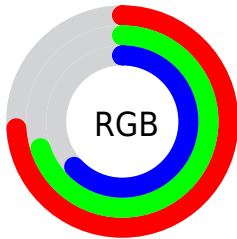

Distribution

Red (74%)

Green (70%)

Blue (63%)