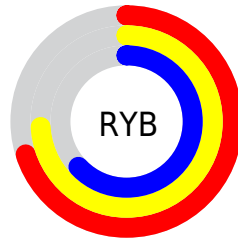

Red (70%)

Yellow (74%)

Blue (63%)