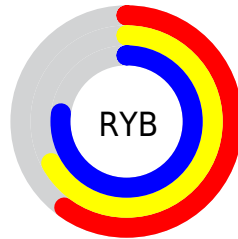

- Red (60%)
- Yellow (67%)
- Blue (77%)