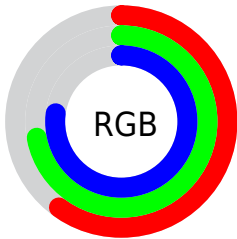

Distribution

- Red (60%)
- Green (72%)
- Blue (77%)