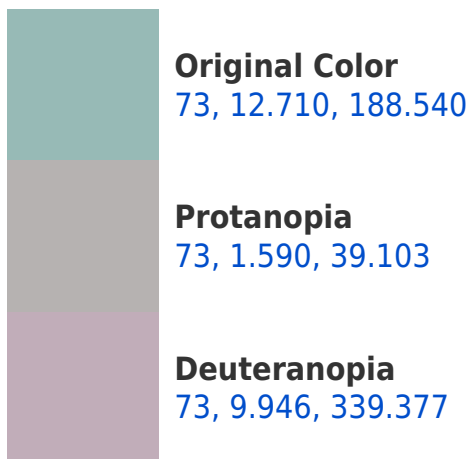

## Background

This preview shows how black text looks on a background with the CIELCh color 73, 12.710, 188.540.

This preview shows how white text looks on a background with the CIELCh color 73, 12.710, 188.540.

## Dichromacy

**Tritanopia**  
73, 12.618, 235.991

# Trichromacy

**Original Color**  
73, 12.710, 188.540

**Protanomaly**  
73, 3.863, 182.890

**Deuteranomaly**  
73, 3.266, 290.512

**Tritanomaly**  
73, 11.679, 217.697

# Monochromacy

**Original Color**  
73, 12.710, 188.540

**Achromatopsia**  
71, 0.009, 296.813

**Achromatomaly**  
72, 4.819, 192.614