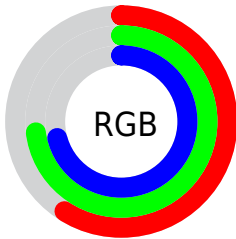

Distribution

- Red (59%)
- Green (73%)
- Blue (71%)