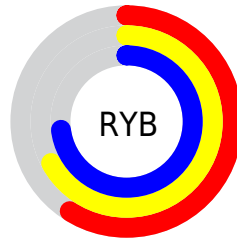

- Red (59%)
- Yellow (67%)
- Blue (73%)