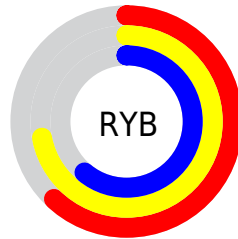

- Red (62%)
- Yellow (72%)
- Blue (61%)