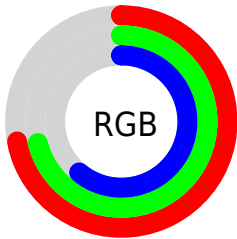

Distribution

- Red (72%)
- Green (71%)
- Blue (61%)