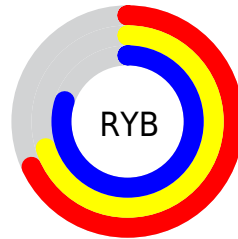

# Details

The CIELCh color `73, 13.151, 282.251` is a light color, and the websafe version is hex `CCCCCC`. A complement of this color would be `79, 12.936, 98.699`, and the grayscale version is `73, 0.009, 296.813`.

A 20% lighter version of the original color is `93, 10.483, 279.780`, and `53, 13.436, 282.452` is the 20% darker color. If you saturate the color by 10%, you get `67, 22.355, 283.746`, and if you desaturate by 10%, it is `79, 4.214, 280.984`.

# Distribution

Red (68%)

Green (70%)

Blue (80%)

Red (68%)

Yellow (70%)

Blue (80%)

Cyan (15%)