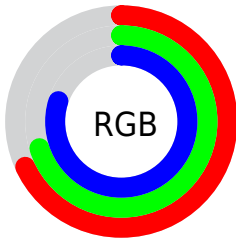

Distribution

Red (68%)

Green (70%)

Blue (80%)