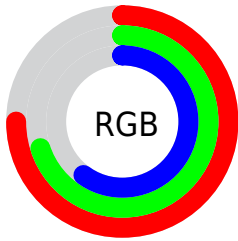

Distribution

- Red (75%)
- Green (70%)
- Blue (60%)