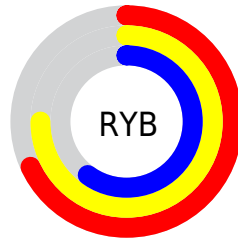

- Red (68%)
- Yellow (75%)
- Blue (60%)