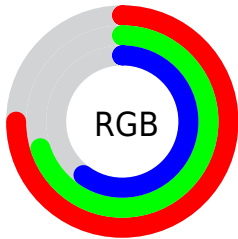

Distribution

- Red (75%)
- Green (70%)
- Blue (60%)