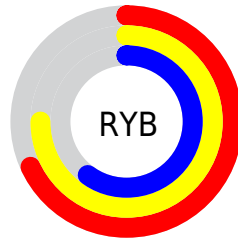

- Red (68%)
- Yellow (75%)
- Blue (60%)