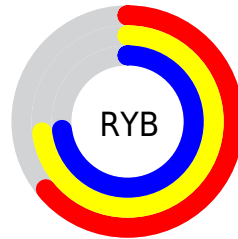

- Red (64%)
- Yellow (73%)
- Blue (73%)