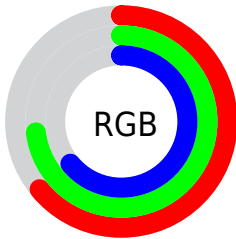

Distribution

- Red (64%)
- Green (73%)
- Blue (64%)