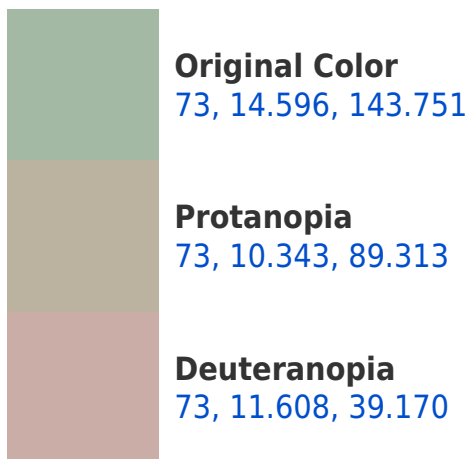

# Black Background

This preview shows how the CIELCh color 73, 14.596, 143.751 looks on a black background.

## **Background**

This preview shows how black text looks on a background with the CIELCh color 73, 14.596, 143.751.

This preview shows how white text looks on a background with the CIELCh color 73, 14.596, 143.751.

## Dichromacy

**Tritanopia**  
73, 9.097, 263.124

# Trichromacy

**Original Color**  
73, 14.596, 143.751

**Protanomaly**  
73, 10.869, 115.250

**Deuteranomaly**  
73, 7.551, 78.668

**Tritanomaly**  
73, 5.828, 204.384