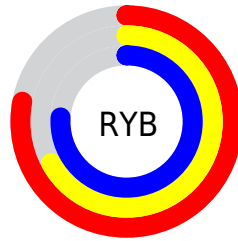

A 20% lighter version of the original color is  $93, 16.097, 330.261$ , and  $53, 15.855, 331.336$  is the 20% darker color. If you saturate the color by 10%, you get  $68, 27.853, 331.278$ , and if you desaturate by 10%, it is  $78, 4.667, 329.973$ .

# Distribution

Red (78%)

Green (67%)

Blue (76%)

Red (78%)

Yellow (67%)

Blue (76%)

Cyan (0%)