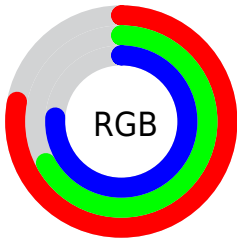

Distribution

Red (78%)

Green (67%)

Blue (76%)