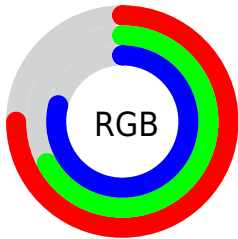

Distribution

- Red (75%)
- Green (67%)
- Blue (79%)