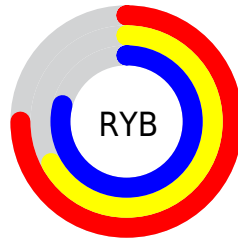

- Red (75%)
- Yellow (67%)
- Blue (79%)