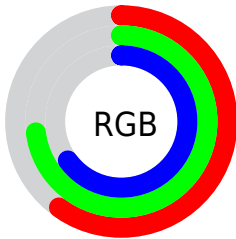

Distribution

- Red (60%)
- Green (73%)
- Blue (65%)