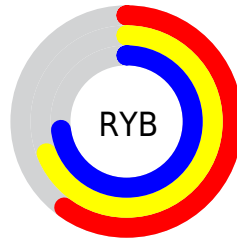

- Red (60%)
- Yellow (69%)
- Blue (73%)