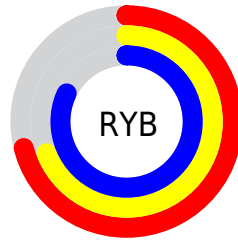

- Red (71%)
- Yellow (69%)
- Blue (82%)