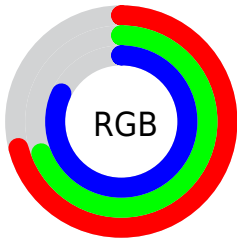

Distribution

- Red (71%)
- Green (69%)
- Blue (82%)