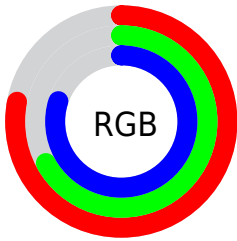

Distribution

- Red (78%)
- Green (67%)
- Blue (80%)