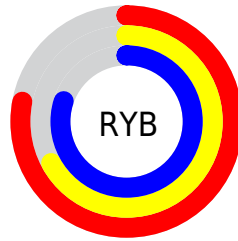

- Red (78%)
- Yellow (67%)
- Blue (80%)