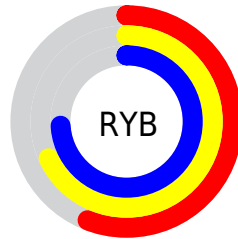

# Details

The CIELCh color **73, 20.810, 160.965** is a light color, and the websafe version is hex **99CCCC**. A complement of this color would be **65, 21.399, 345.137**, and the grayscale version is **71, 0.009, 296.813**.

A 20% lighter version of the original color is **93, 20.460, 160.886**, and **53, 21.040, 160.204** is the 20% darker color. If you saturate the color by 10%, you get **72, 29.348, 159.892**, and if you desaturate by 10%, it is **74, 12.095, 161.928**.

# Distribution

Red (56%)

Green (74%)

Blue (65%)

Red (56%)

Yellow (68%)

Blue (74%)

Cyan (24%)