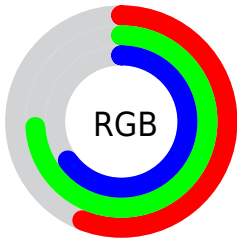

Distribution

Red (56%)

Green (74%)

Blue (65%)