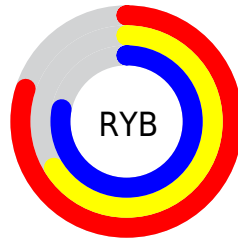

A 20% lighter version of the original color is  $92, 20.022, 325.121$ , and  $53, 21.292, 330.073$  is the 20% darker color. If you saturate the color by 10%, you get  $68, 33.559, 330.141$ , and if you desaturate by 10%, it is  $78, 9.205, 328.903$ .

# Distribution

Red (80%)

Green (66%)

Blue (78%)

Red (80%)

Yellow (66%)

Blue (78%)

Cyan (0%)