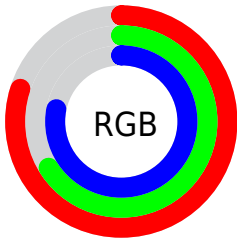

Distribution

Red (80%)

Green (66%)

Blue (78%)