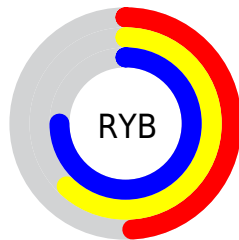

- Red (49%)
- Yellow (62%)
- Blue (75%)