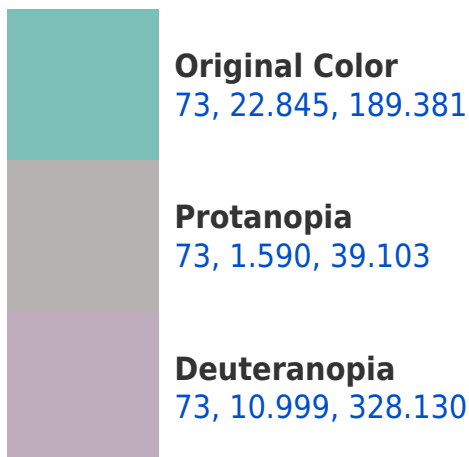

# Black Background

This preview shows how the CIELCh color 73, 22.845, 189.381 looks on a black background.

## **Background**

This preview shows how black text looks on a background with the CIELCh color 73, 22.845, 189.381.

This preview shows how white text looks on a background with the CIELCh color 73, 22.845, 189.381.

## Dichromacy

**Tritanopia**  
73, 20.598, 223.258

# Trichromacy

**Original Color**  
73, 22.845, 189.381

**Protanomaly**  
73, 8.193, 187.295

**Deuteranomaly**  
73, 6.313, 242.836

**Tritanomaly**  
73, 20.601, 210.197