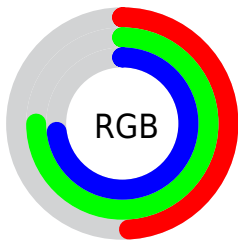

Distribution

- Red (49%)
- Green (75%)
- Blue (73%)