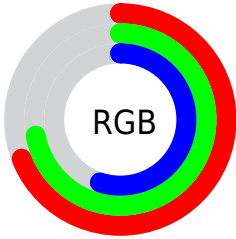

Distribution

- Red (69%)
- Green (72%)
- Blue (55%)