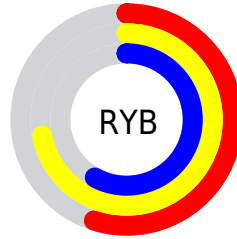

- Red (55%)
- Yellow (72%)
- Blue (58%)