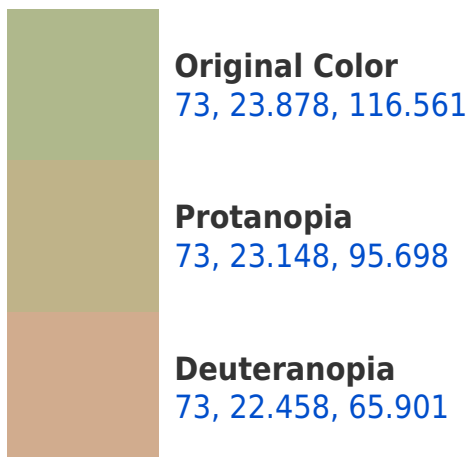

# Black Background

This preview shows how the CIELCh color 73, 23.878, 116.561 looks on a black background.

## **Background**

This preview shows how black text looks on a background with the CIELCh color 73, 23.878, 116.561.

This preview shows how white text looks on a background with the CIELCh color 73, 23.878, 116.561.

## Dichromacy

**Tritanopia**  
73, 7.853, 304.310

# Trichromacy

**Original Color**  
73, 23.878, 116.561

**Protanomaly**  
73, 23.156, 103.885

**Deuteranomaly**  
73, 20.827, 83.963

**Tritanomaly**  
73, 3.785, 109.793