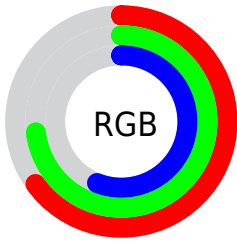

Distribution

- Red (65%)
- Green (73%)
- Blue (56%)