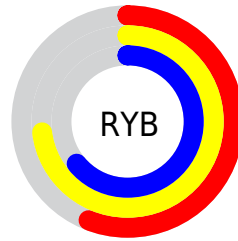

- Red (56%)
- Yellow (73%)
- Blue (64%)