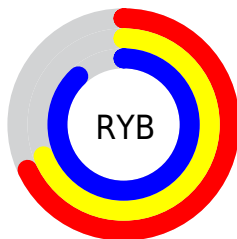

A 20% lighter version of the original color is  $92, 11.920, 286.219$ , and  $53, 26.038, 290.338$  is the 20% darker color. If you saturate the color by 10%, you get  $66, 38.284, 292.025$ , and if you desaturate by 10%, it is  $80, 14.359, 289.134$ .

# Distribution

Red (68%)

Green (69%)

Blue (88%)

Red (68%)

Yellow (69%)

Blue (88%)

Cyan (23%)