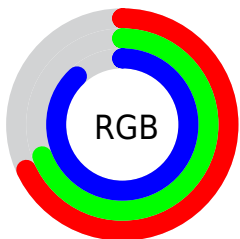

Distribution

Red (68%)

Green (69%)

Blue (88%)