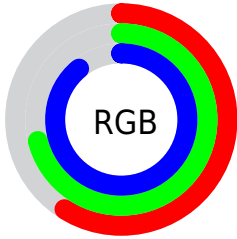

Distribution

- Red (59%)
- Green (71%)
- Blue (89%)