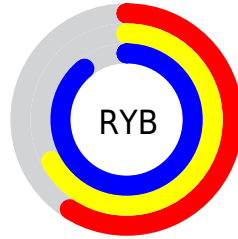

- Red (59%)
- Yellow (67%)
- Blue (89%)