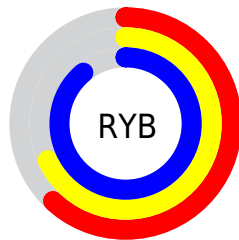

Red (62%)

Yellow (68%)

Blue (89%)