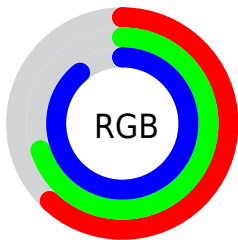

Distribution

Red (62%)

Green (70%)

Blue (89%)