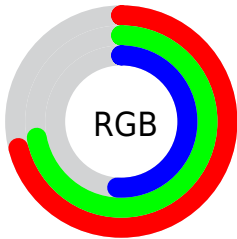

Distribution

- Red (71%)
- Green (72%)
- Blue (51%)