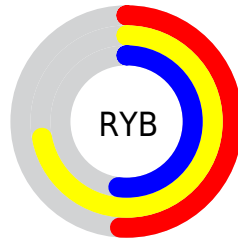

## Conversions Part 2

<b>Format</b>	<b>Color</b>
<a href="#">RYB</a>	<a href="#">131, 183, 133</a>
Decimal	<a href="#">11908995</a>
CIELab	<a href="#">73.00, -9.12, 26.29</a>
CIELCh	<a href="#">73, 27.825, 109.141</a>
Yxy	<a href="#">45.1644, 0.3532, 0.3994</a>
Android (android.graphics.Color)	<a href="#">4290099075 (0xFFB5B783)</a>
YUV	<a href="#">176.4740, -22.4187, 3.9693</a>
Hunter-Lab	<a href="#">67.2044, -11.5326, 22.3531</a>

# Details

The CIELCh color  $73, 27.825, 109.141$  is a light color, and the websafe version is hex `CCCC99`. A complement of this color would be  $57, 29.774, 294.872$ , and the grayscale version is  $72, 0.009, 296.813$ .

A 20% lighter version of the original color is  $93, 28.073, 109.501$ , and  $53, 27.754, 109.434$  is the 20% darker color. If you saturate the color by 10%, you get  $73, 37.292, 108.264$ , and if you desaturate by 10%, it is  $73, 18.139, 110.044$ .

# Distribution

- Red (71%)
- Green (72%)
- Blue (51%)

- Red (51%)
- Yellow (72%)
- Blue (52%)

- Cyan (1%)
- Magenta (0%)
- Yellow (28%)
- Black (28%)

- Cyan (29%)
- Magenta (28%)
- Yellow (49%)