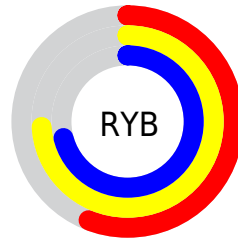

## Conversions Part 2

<b>Format</b>	<b>Color</b>
<a href="#">RYB</a>	<a href="#">144, 189, 180</a>
Decimal	<a href="#">10075536</a>
CIELab	<a href="#">73.00, -20.67, 18.87</a>
CIELCh	<a href="#">73, 27.990, 137.616</a>
Yxy	<a href="#">45.1644, 0.3170, 0.3938</a>
Android (android.graphics.Color)	<a href="#">4288265616</a> ( <a href="#">0xFF99BD90</a> )
YUV	<a href="#">173.1060, -14.3493, -17.6330</a>
Hunter-Lab	<a href="#">67.2044, -21.0483, 17.7748</a>

# Details

The CIELCh color **73, 27.990, 137.616** is a light color, and the websafe version is hex **99CC99**. A complement of this color would be **64, 28.302, 319.857**, and the grayscale version is **71, 0.009, 296.813**.

A 20% lighter version of the original color is **93, 27.717, 137.493**, and **53, 28.521, 137.581** is the 20% darker color. If you saturate the color by 10%, you get **72, 39.685, 137.002**, and if you desaturate by 10%, it is **74, 16.198, 138.172**.

# Distribution

Red (60%)

Green (74%)

Blue (56%)

Red (56%)

Yellow (74%)

Blue (71%)

Cyan (19%)