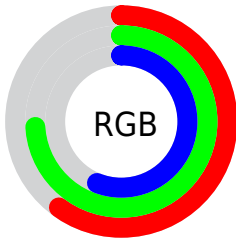

Distribution

Red (60%)

Green (74%)

Blue (56%)