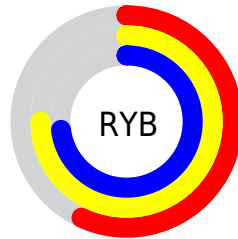

- Red (57%)
- Yellow (75%)
- Blue (73%)