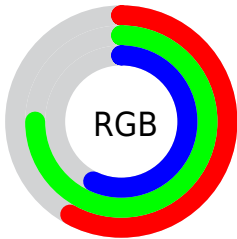

Distribution

- Red (58%)
- Green (75%)
- Blue (57%)