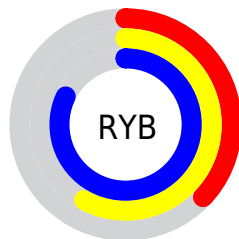

- Red (37%)
- Yellow (58%)
- Blue (82%)