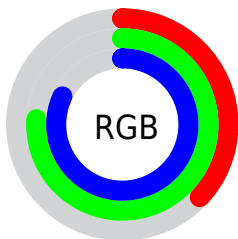

Distribution

- Red (37%)
- Green (76%)
- Blue (82%)