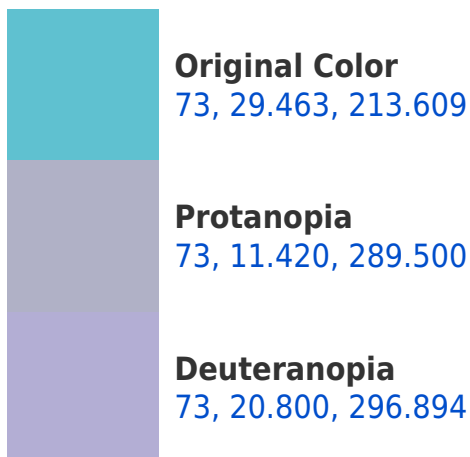

# Black Background

This preview shows how the CIELCh color 73, 29.463, 213.609 looks on a black background.

## **Background**

This preview shows how black text looks on a background with the CIELCh color 73, 29.463, 213.609.

This preview shows how white text looks on a background with the CIELCh color 73, 29.463, 213.609.

## Dichromacy

**Tritanopia**  
73, 29.510, 214.710

# Trichromacy

**Original Color**  
73, 29.463, 213.609

**Protanomaly**  
72, 15.623, 240.341

**Deuteranomaly**  
72, 19.242, 257.399

**Tritanomaly**  
73, 29.510, 214.710