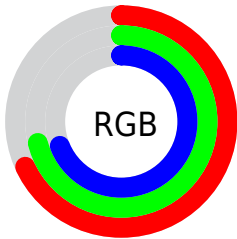

Distribution

- Red (68%)
- Green (71%)
- Blue (69%)