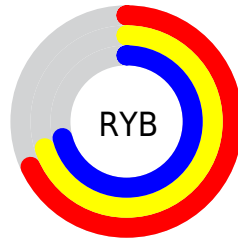

- Red (68%)
- Yellow (70%)
- Blue (71%)