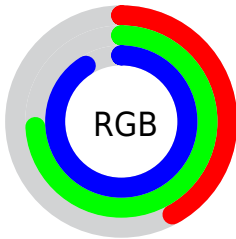

Distribution

- Red (42%)
- Green (74%)
- Blue (91%)