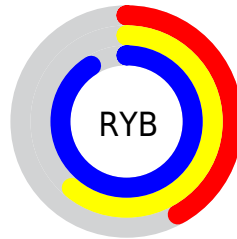

- Red (42%)
- Yellow (61%)
- Blue (91%)