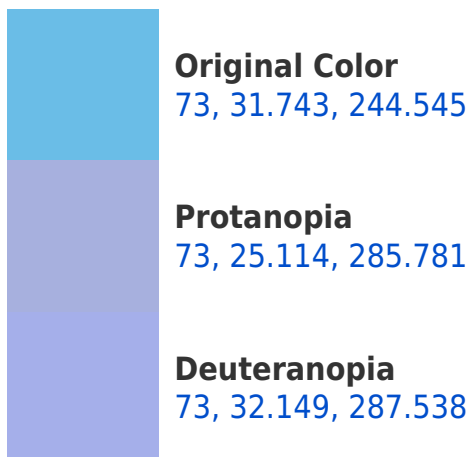

# Black Background

This preview shows how the CIELCh color 73, 31.743, 244.545 looks on a black background.

## Background

This preview shows how black text looks on a background with the CIELCh color 73, 31.743, 244.545.

This preview shows how white text looks on a background with the CIELCh color 73, 31.743, 244.545.

## Dichromacy

**Tritanopia**  
73, 28.857, 213.998

# Trichromacy

**Original Color**  
73, 31.743, 244.545

**Protanomaly**  
73, 26.013, 266.619

**Deuteranomaly**  
73, 30.385, 271.573

**Tritanomaly**  
73, 28.919, 224.703