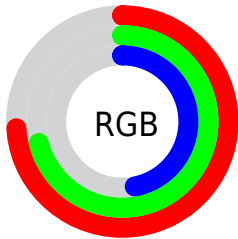

Distribution

Red (74%)

Green (71%)

Blue (47%)