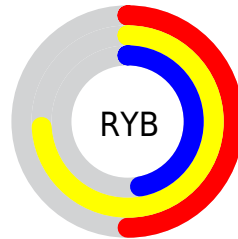

## Conversions Part 2

Format	Color
<a href="#">RYB</a>	<a href="#">127, 188, 119</a>
Decimal	<a href="#">12367223</a>
CIELab	<a href="#">73.00, -6.82, 32.51</a>
CIELCh	<a href="#">73, 33.216, 101.849</a>
Yxy	<a href="#">45.1644, 0.3701, 0.4109</a>
Android (android.graphics.Color)	<a href="#">4290557303</a> ( <a href="#">0xFFBCB577</a> )
YUV	<a href="#">176.0250, -28.1133, 10.5021</a>
Hunter-Lab	<a href="#">67.2044, -9.5633, 25.8027</a>

# Details

The CIELCh color **73, 33.216, 101.849** is a light color, and the websafe version is hex **CCCC99**. A complement of this color would be **55, 35.686, 290.797**, and the grayscale version is **72, 0.009, 296.813**.

A 20% lighter version of the original color is **93, 33.274, 102.113**, and **53, 33.287, 101.224** is the 20% darker color. If you saturate the color by 10%, you get **72, 41.943, 100.787**, and if you desaturate by 10%, it is **74, 24.256, 102.926**.

# Distribution

Red (74%)

Green (71%)

Blue (47%)

Red (50%)

Yellow (74%)

Blue (47%)

Cyan (0%)