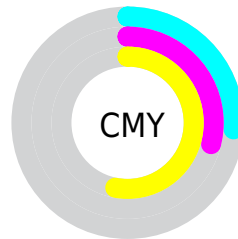

# Details

The CIELCh color **73, 33.216, 101.849** is a light color, and the websafe version is hex **CCCC99**. A complement of this color would be **55, 35.686, 290.797**, and the grayscale version is **72, 0.009, 296.813**.

A 20% lighter version of the original color is **93, 33.274, 102.113**, and **53, 33.287, 101.224** is the 20% darker color. If you saturate the color by 10%, you get **72, 41.943, 100.787**, and if you desaturate by 10%, it is **74, 24.256, 102.926**.

# Distribution

Red (74%)

Green (71%)

Blue (47%)

Red (50%)

Yellow (74%)

Blue (47%)

Cyan (0%)

Magenta (4%)

Yellow (37%)

Black (26%)

Cyan (26%)

Magenta (29%)

Yellow (53%)