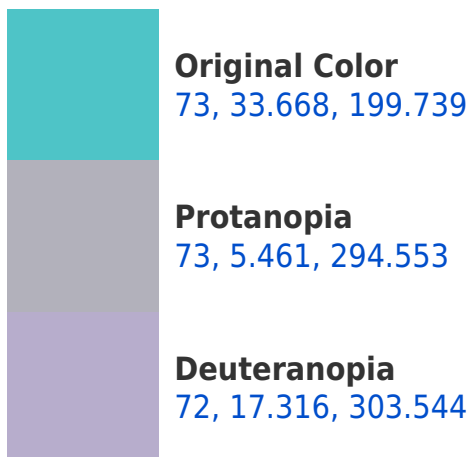

# Black Background

This preview shows how the CIELCh color 73, 33.668, 199.739 looks on a black background.

## **Background**

This preview shows how black text looks on a background with the CIELCh color 73, 33.668, 199.739.

This preview shows how white text looks on a background with the CIELCh color 73, 33.668, 199.739.

## Dichromacy

**Tritanopia**  
73, 31.941, 213.190

# Trichromacy

**Original Color**  
73, 33.668, 199.739

**Protanomaly**  
72, 14.767, 213.396

**Deuteranomaly**  
72, 16.301, 243.574

**Tritanomaly**  
73, 32.471, 207.826