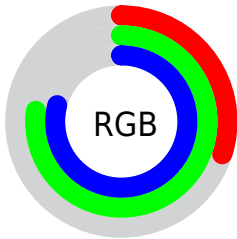

Distribution

- Red (30%)
- Green (77%)
- Blue (79%)