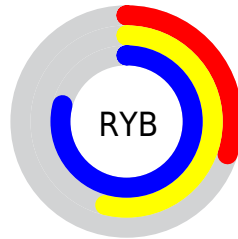

- Red (30%)
- Yellow (54%)
- Blue (79%)