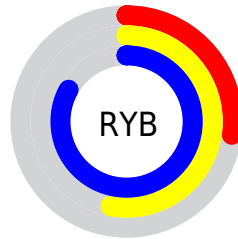

- Red (27%)
- Yellow (53%)
- Blue (83%)