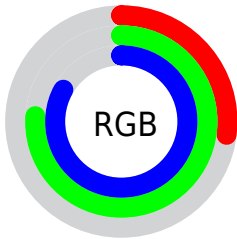

Distribution

- Red (27%)
- Green (76%)
- Blue (83%)