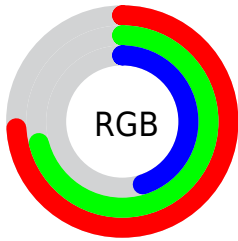

Distribution

Red (74%)

Green (71%)

Blue (45%)