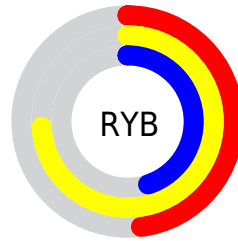

## Conversions Part 2

Format	Color
<a href="#">RYB</a>	<a href="#">123, 188, 116</a>
Decimal	<a href="#">12367476</a>
CIELab	<a href="#">73.00, -7.69, 34.36</a>
CIELCh	<a href="#">73, 35.210, 102.618</a>
Yxy	<a href="#">45.1644, 0.3722, 0.4161</a>
Android (android.graphics.Color)	<a href="#">4290557556 (0xFFBCB674)</a>
YUV	<a href="#">176.2700, -29.7131, 10.2872</a>
Hunter-Lab	<a href="#">67.2044, -10.3111, 26.7633</a>

# Details

The CIELCh color **73, 35.210, 102.618** is a light color, and the websafe version is hex **CCCC99**. A complement of this color would be **53, 38.156, 291.912**, and the grayscale version is **72, 0.009, 296.813**.

A 20% lighter version of the original color is **93, 35.208, 102.884**, and **53, 35.274, 102.733** is the 20% darker color. If you saturate the color by 10%, you get **72, 43.966, 101.589**, and if you desaturate by 10%, it is **74, 26.171, 103.670**.

# Distribution

Red (74%)

Green (71%)

Blue (45%)

Red (48%)

Yellow (74%)

Blue (45%)

Cyan (0%)