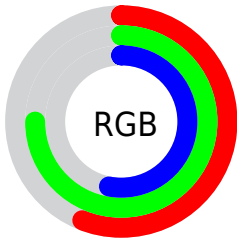

Distribution

- Red (56%)
- Green (75%)
- Blue (53%)