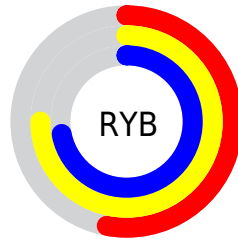

- Red (53%)
- Yellow (75%)
- Blue (72%)