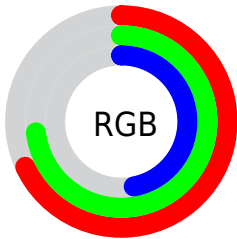

Distribution

- Red (68%)
- Green (73%)
- Blue (47%)