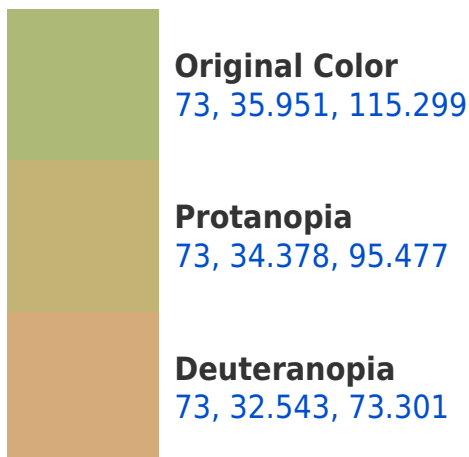

# Black Background

This preview shows how the CIELCh color 73, 35.951, 115.299 looks on a black background.

## **Background**

This preview shows how black text looks on a background with the CIELCh color 73, 35.951, 115.299.

This preview shows how white text looks on a background with the CIELCh color 73, 35.951, 115.299.

## Dichromacy

**Tritanopia**  
73, 7.853, 304.310

# Trichromacy

**Original Color**  
73, 35.951, 115.299

**Protanomaly**  
73, 34.211, 102.588

**Deuteranomaly**  
73, 31.215, 89.096

**Tritanomaly**  
73, 8.119, 112.092