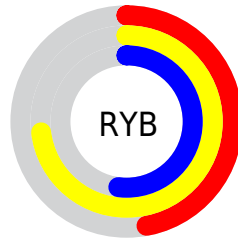

- Red (47%)
- Yellow (73%)
- Blue (52%)