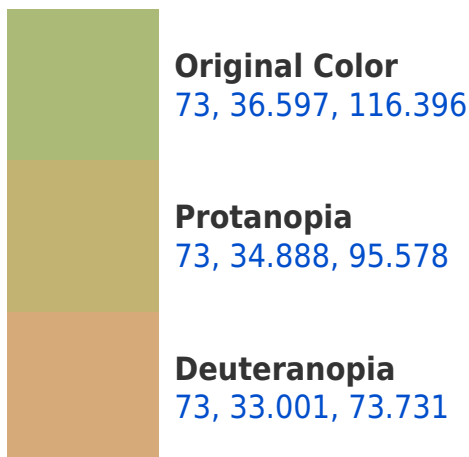

# Black Background

This preview shows how the CIELCh color 73, 36.597, 116.396 looks on a black background.

## Background

This preview shows how black text looks on a background with the CIELCh color 73, 36.597, 116.396.

This preview shows how white text looks on a background with the CIELCh color 73, 36.597, 116.396.

## Dichromacy

**Tritanopia**  
73, 7.773, 301.695

# Trichromacy

**Original Color**  
73, 36.597, 116.396

**Protanomaly**  
73, 35.156, 103.986

**Deuteranomaly**  
73, 31.927, 91.000

**Tritanomaly**  
73, 8.201, 117.440