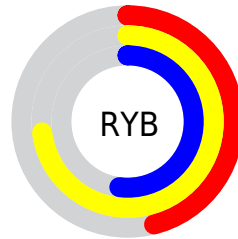

## Conversions Part 2

Format	Color
<b>RYB</b>	118, 186, 133
Decimal	11254390
CIELab	73.00, -16.27, 32.78
CIELCh	73, 36.597, 116.396
Yxy	45.1644, 0.3530, 0.4230
Android (android.graphics.Color)	4289444470 (0xFFABBA76)
YUV	173.7630, -27.4912, -2.4232
Hunter-Lab	67.2044, -17.4900, 25.9463

# Details

The CIELCh color **73, 36.597, 116.396** is a light color, and the websafe version is hex **CCCC99**. A complement of this color would be **54, 39.730, 301.799**, and the grayscale version is **71, 0.009, 296.813**.

A 20% lighter version of the original color is **93, 36.513, 116.441**, and **53, 36.792, 116.179** is the 20% darker color. If you saturate the color by 10%, you get **72, 46.094, 115.794**, and if you desaturate by 10%, it is **74, 26.768, 117.047**.

# Distribution

- Red (67%)
- Green (73%)
- Blue (46%)

- Red (46%)
- Yellow (73%)
- Blue (52%)

- Cyan (8%)
- Magenta (0%)
- Yellow (37%)
- Black (27%)

- Cyan (33%)
- Magenta (27%)
- Yellow (54%)