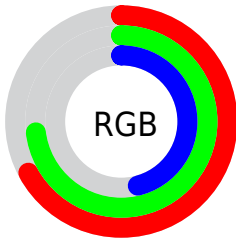

Distribution

- Red (67%)
- Green (73%)
- Blue (46%)