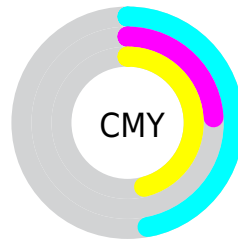

# Details

The CIELCh color **73, 36.958, 143.740** is a light color, and the websafe version is hex **99CC99**. A complement of this color would be **64, 36.966, 327.527**, and the grayscale version is **69, 0.009, 296.813**.

A 20% lighter version of the original color is **93, 36.911, 143.718**, and **53, 36.744, 143.919** is the 20% darker color. If you saturate the color by 10%, you get **72, 48.965, 142.789**, and if you desaturate by 10%, it is **75, 24.666, 144.565**.

# Distribution

- Red (53%)
- Green (76%)
- Blue (54%)

- Red (53%)
- Yellow (75%)
- Blue (76%)

- Cyan (30%)
- Magenta (0%)
- Yellow (28%)
- Black (24%)

- Cyan (47%)
- Magenta (24%)
- Yellow (46%)

# Brightness & Saturation Gradients

These gradients show how the CIELCh color 73, 36.958, 143.740 changes by changing the brightness by 10 percent. The first figure shows a shift by +10% for each color and the second figure -10%.