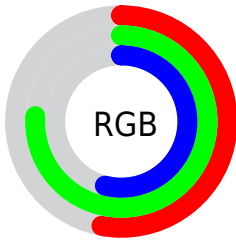

Distribution

- Red (53%)
- Green (76%)
- Blue (54%)