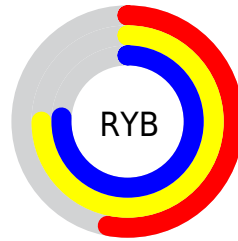

- Red (53%)
- Yellow (75%)
- Blue (76%)