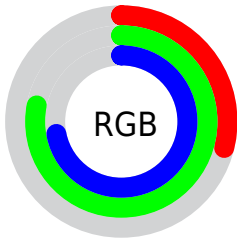

Distribution

- Red (29%)
- Green (78%)
- Blue (72%)