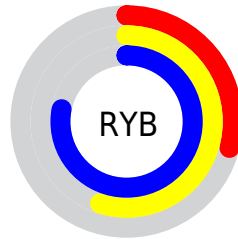

- Red (29%)
- Yellow (55%)
- Blue (78%)