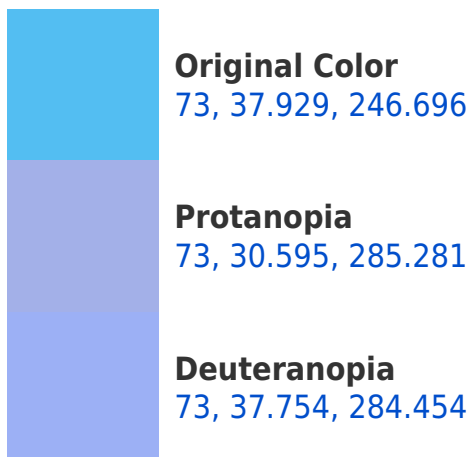

# Black Background

This preview shows how the CIELCh color 73, 37.929, 246.696 looks on a black background.

## **Background**

This preview shows how black text looks on a background with the CIELCh color 73, 37.929, 246.696.

This preview shows how white text looks on a background with the CIELCh color 73, 37.929, 246.696.

## Dichromacy

**Tritanopia**  
73, 34.953, 211.574

# Trichromacy

**Original Color**  
73, 37.929, 246.696

**Protanomaly**  
72, 32.374, 267.374

**Deuteranomaly**  
72, 36.536, 269.665

**Tritanomaly**  
73, 34.639, 224.690