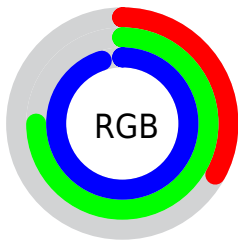

Distribution

Red (33%)

Green (75%)

Blue (95%)