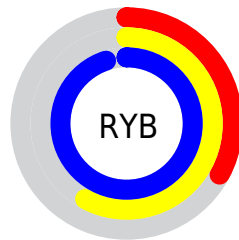

# Details

The CIELCh color **73, 37.929, 246.696** is a light color, and the websafe version is hex **66CCFF**. The color can be described as light muted azure. A complement of this color would be **67, 58.188, 51.133**, and the grayscale version is **67, 0.008, 296.813**.

A 20% lighter version of the original color is **91, 30.009, 206.615**, and **53, 36.677, 249.022** is the 20% darker color. If you saturate the color by 10%, you get **70, 41.804, 250.382**, and if you desaturate by 10%, it is **76, 33.509, 243.664**.

# Distribution

Red (33%)

Green (75%)

Blue (95%)

Red (33%)

Yellow (58%)

Blue (95%)

Cyan (66%)