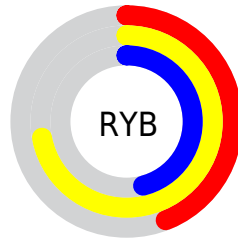

- Red (44%)
- Yellow (72%)
- Blue (46%)