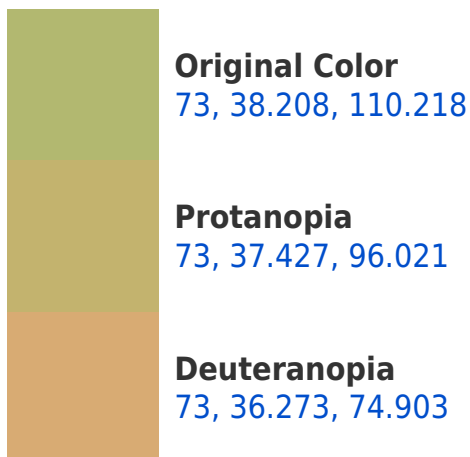

# Black Background

This preview shows how the CIELCh color 73, 38.208, 110.218 looks on a black background.

## Background

This preview shows how black text looks on a background with the CIELCh color 73, 38.208, 110.218.

This preview shows how white text looks on a background with the CIELCh color 73, 38.208, 110.218.

## Dichromacy

**Tritanopia**  
73, 9.038, 322.853

# Trichromacy

**Original Color**  
73, 38.208, 110.218

**Protanomaly**  
73, 37.360, 101.299

**Deuteranomaly**  
73, 35.166, 88.454

**Tritanomaly**  
73, 9.582, 92.727