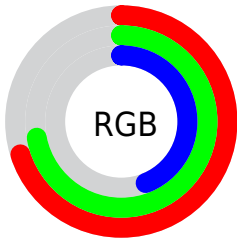

Distribution

- Red (70%)
- Green (72%)
- Blue (44%)