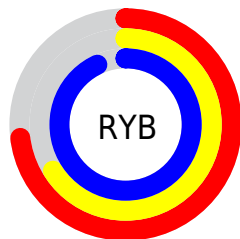

Red (73%)

Yellow (66%)

Blue (93%)