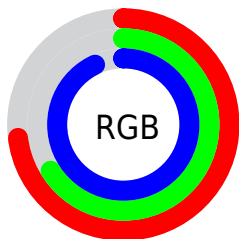

Distribution

Red (73%)

Green (66%)

Blue (93%)