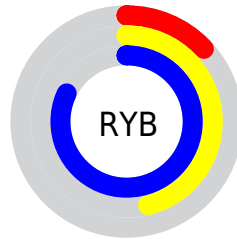

- Red (13%)
- Yellow (46%)
- Blue (82%)