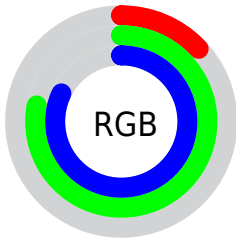

Distribution

- Red (13%)
- Green (78%)
- Blue (82%)