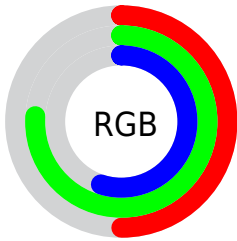

Distribution

- Red (50%)
- Green (76%)
- Blue (55%)