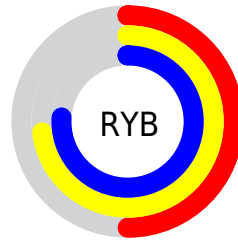

- Red (50%)
- Yellow (73%)
- Blue (76%)