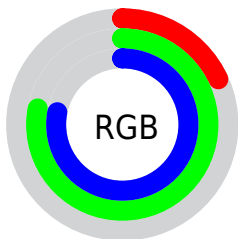

Distribution

- Red (18%)
- Green (78%)
- Blue (78%)