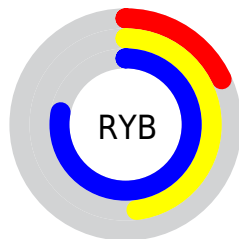

## Conversions Part 2

Format	Color
<a href="#">RYB</a>	<a href="#">46, 122, 198</a>
Decimal	<a href="#">3065542</a>
CIELab	<a href="#">73.00, -37.22, -11.07</a>
CIELCh	<a href="#">73, 38.833, 196.566</a>
Yxy	<a href="#">45.1644, 0.2301, 0.3288</a>
Android (android.graphics.Color)	<a href="#">4281255622 (0xFF2EC6C6)</a>
YUV	<a href="#">152.5520, 22.4059, -93.4461</a>
Hunter-Lab	<a href="#">67.2044, -33.6617, -6.4271</a>

# Details

The CIELCh color **73, 38.833, 196.566** is a dark color, and the websafe version is hex **33CCCC**. The color can be described as middle muted cyan. A complement of this color would be **45, 69.688, 32.623**, and the grayscale version is **63, 0.008, 296.813**.

A 20% lighter version of the original color is **93, 38.681, 197.050**, and **54, 32.425, 197.442** is the 20% darker color. If you saturate the color by 10%, you get **73, 40.437, 196.453**, and if you desaturate by 10%, it is **73, 36.352, 196.739**.

# Distribution

- Red (18%)
- Green (78%)
- Blue (78%)

- Red (18%)
- Yellow (48%)
- Blue (78%)

- Cyan (77%)
- Magenta (0%)
- Yellow (0%)
- Black (22%)

- Cyan (82%)
- Magenta (22%)
- Yellow (22%)