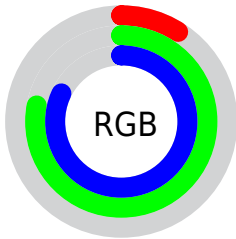

Distribution

- Red (9%)
- Green (78%)
- Blue (82%)