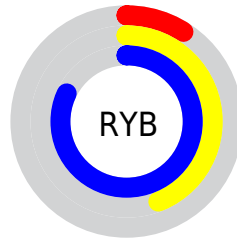

- Red (9%)
- Yellow (44%)
- Blue (82%)