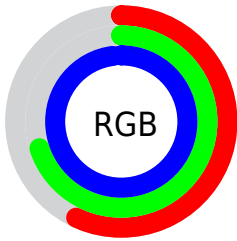

Distribution

- Red (57%)
- Green (70%)
- Blue (98%)