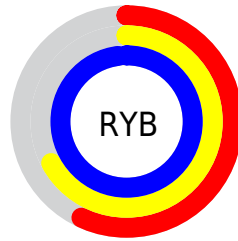

- Red (57%)
- Yellow (67%)
- Blue (98%)