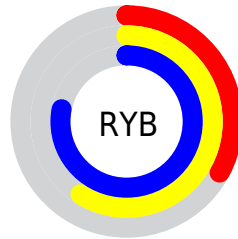

- Red (33%)
- Yellow (59%)
- Blue (78%)