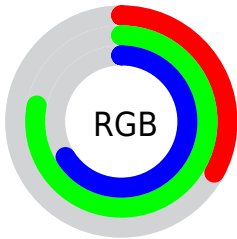

Distribution

- Red (33%)
- Green (78%)
- Blue (66%)