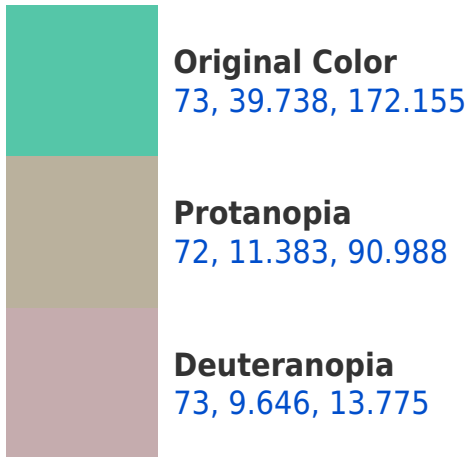

# Black Background

This preview shows how the CIELCh color 73, 39.738, 172.155 looks on a black background.

## **Background**

This preview shows how black text looks on a background with the CIELCh color 73, 39.738, 172.155.

This preview shows how white text looks on a background with the CIELCh color 73, 39.738, 172.155.

## Dichromacy

**Tritanopia**  
73, 28.487, 215.429

# Trichromacy

**Original Color**  
73, 39.738, 172.155

**Protanomaly**  
72, 18.841, 154.194

**Deuteranomaly**  
72, 10.498, 170.716

**Tritanomaly**  
73, 30.514, 196.084