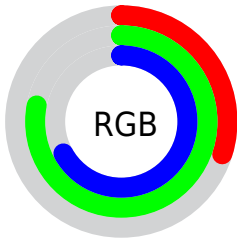

Distribution

- Red (30%)
- Green (78%)
- Blue (67%)