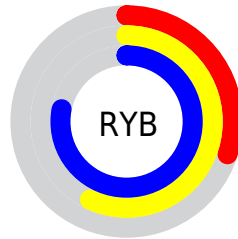

- Red (30%)
- Yellow (57%)
- Blue (78%)